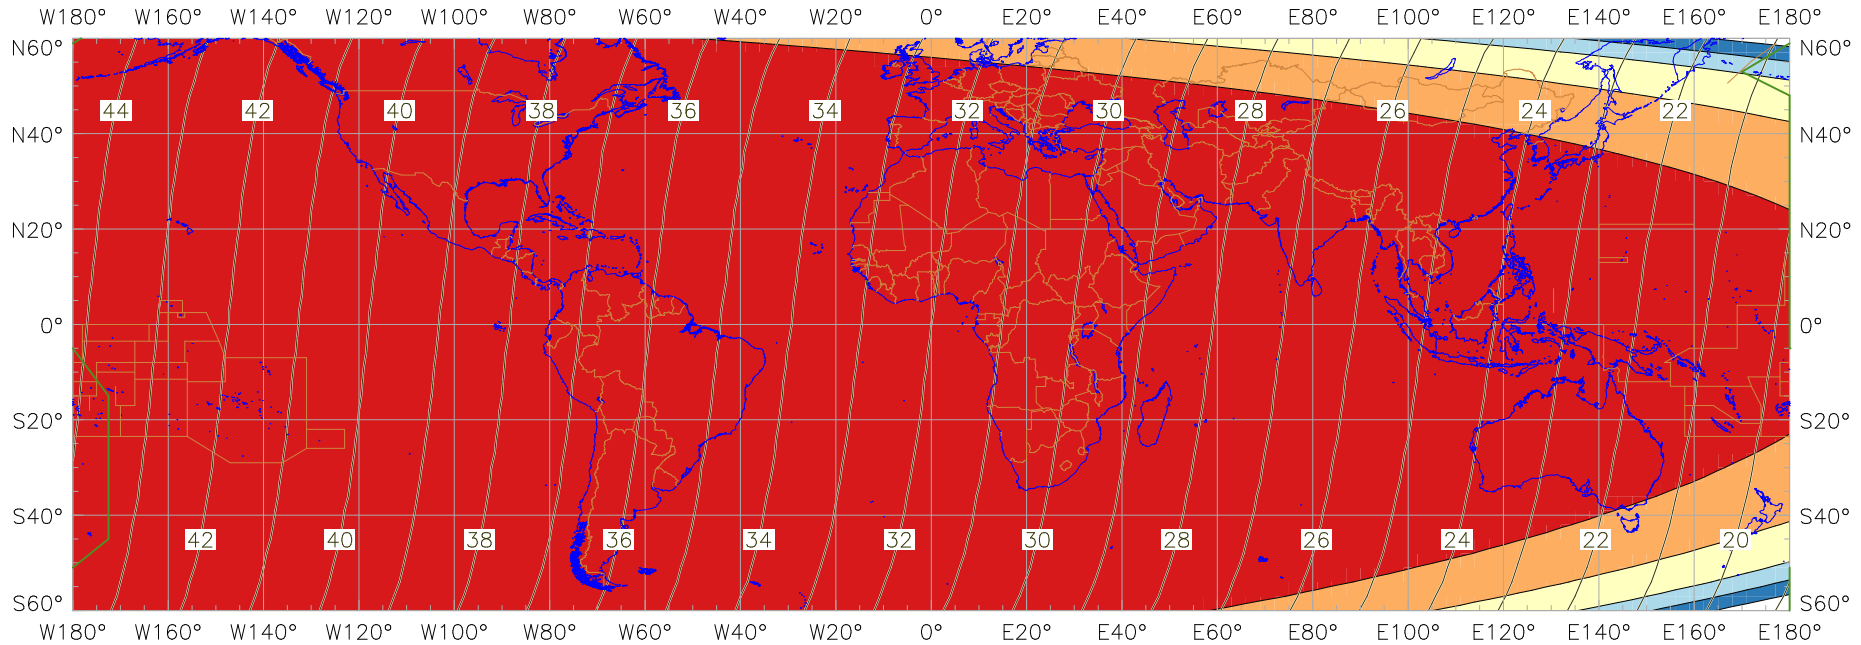

Visibility of the New Crescent Moon for 2019 August 31 (Muharram 1441 AH)

New Moon occurred at 2019 August 30 at 10:37 UT

Age of the Moon in hours at the "Best time" ——— 20 ———

New Crescent Moon Visibility Key – Colour Coding of Shaded Areas

- | | | | |
|---|--|---|---|
|  | A – Easily visible to the naked eye |  | D – Will need optical aid to find the crescent moon |
|  | B – Visible to the naked eye under perfect conditions |  | E – Not visible with a conventional telescope |
|  | C – May need optical aid to find the crescent moon initially |  | F – Not visible – below the Danjon limit |
|  | Moon sets before the Sun |  | Moon prior to conjunction (new moon) |
|  | Predicted location of first visibility with the naked eye |  | Predicted location of first visibility with a telescope |